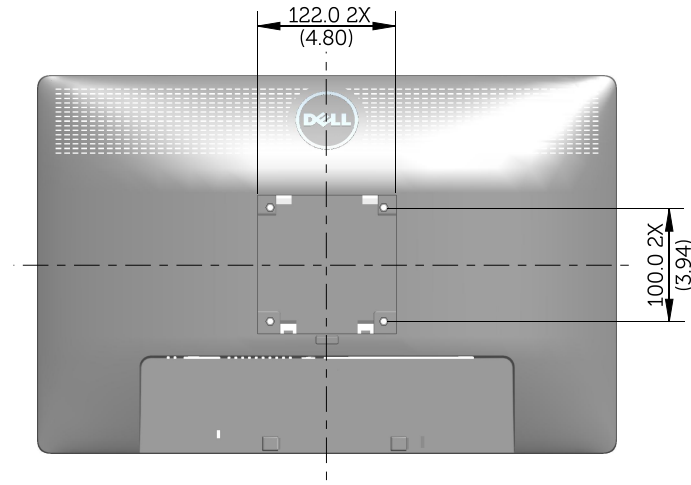

P1913 Outline Dimensions

Norminal Dimensions

Unit: mm (inch)

Back view of Monitor without stand

P1913S Outline Dimensions

Nominal Dimensions
Unit: mm (inch)

Back view of Monitor without stand

P2213 Outline Dimensions

Nominal Dimensions
Unit: mm (inch)

Back view of Monitor without stand